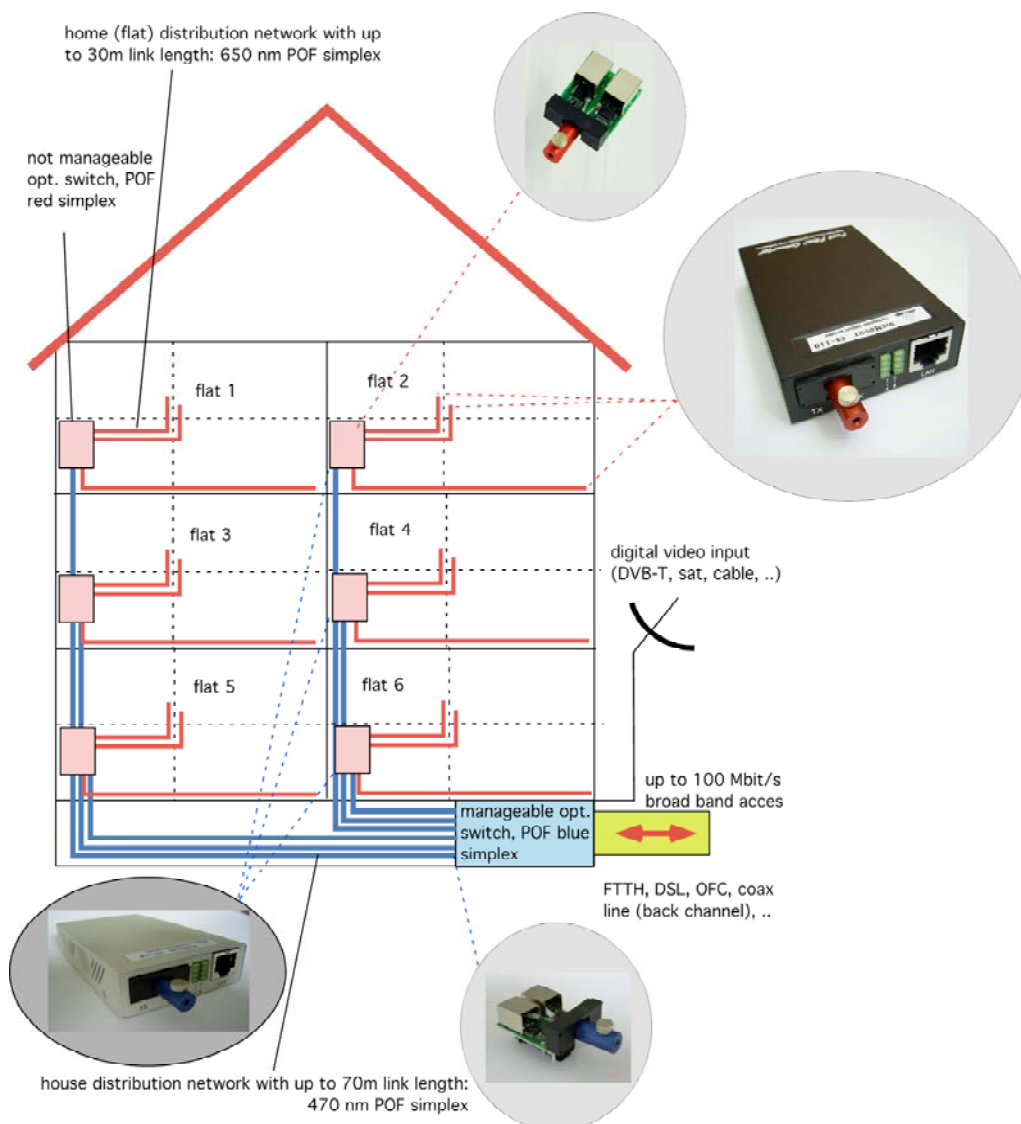

Optospider™ application: POF House LAN with simplex POF cables

Simplex POF technology offers ideal conditions for the LAN installation in multiple apartment houses. Due to a very small cable cross section, the very easy POF cable termination and a guaranteed data rate of 100 Mbit/s a house LAN can be installed with a minimum of constructional modifications and a minimum of installation time.

- Inside the apartment link lengths of 30m are sufficient for nearly all practical data links: Optospider 650nm simplex is the suitable selection here.
- In the house data links with 50m to 70m may be required: Optospider 470nm simplex should be used therefore.