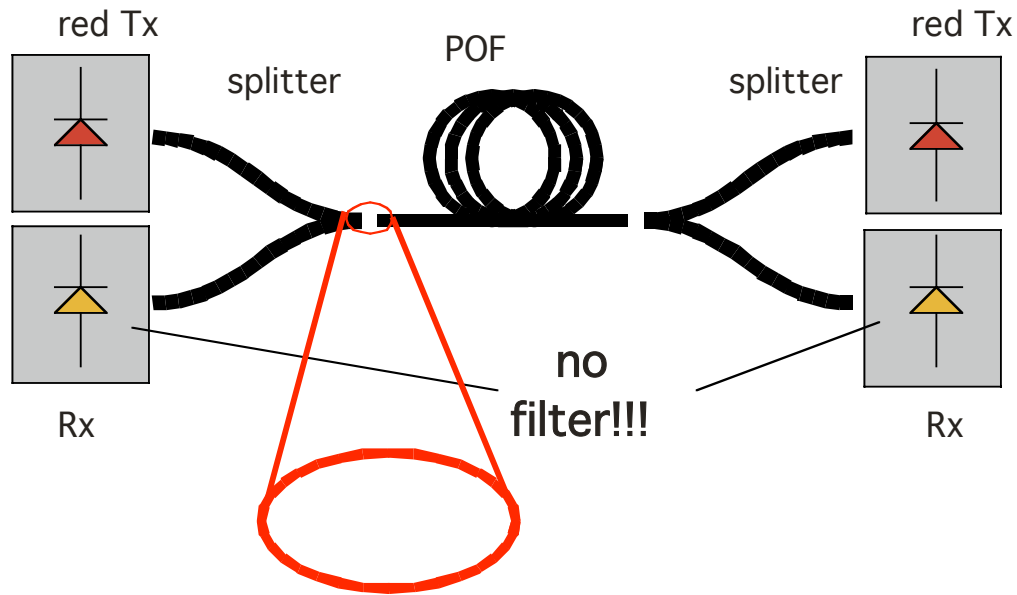

Transceiver for simplex POF systems

Directivity multiplex (DM) technology:

- Full duplex operation feasible
- 1 type of transceiver only
- established red LED components
- Low crosstalk splitters (>40dB crosstalk attenuation) required