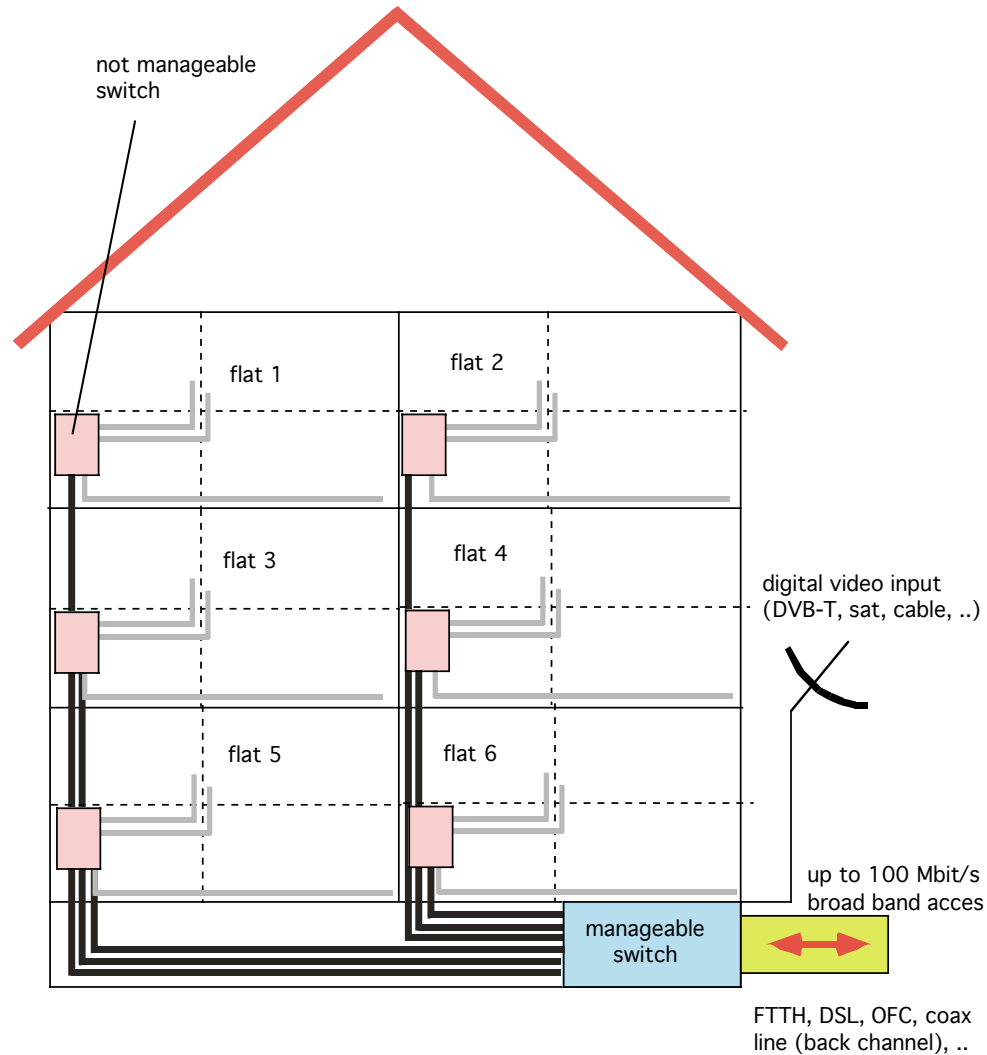

- **Public network connection up to 100 Mbit/s**
- **Services: Tripleplay**
  - data (internet)
  - phone (VoIP)
  - IPTV
  - digital TV fed in locally to the LAN (DVB-T, DVB-S, DVB-C)
- **House net manageable due to data security requirements (extension up to 70 m)**
- **Home (flat) net not manageable (extension up to 30 m)**