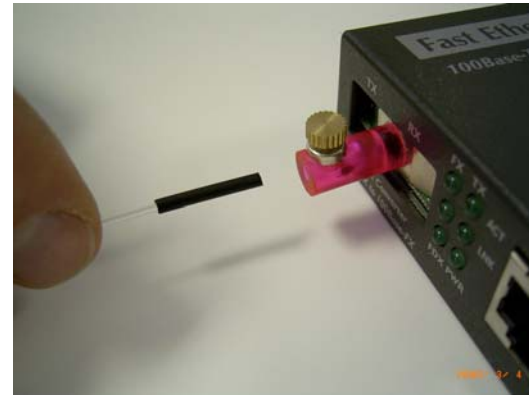

Simplex bare POF termination