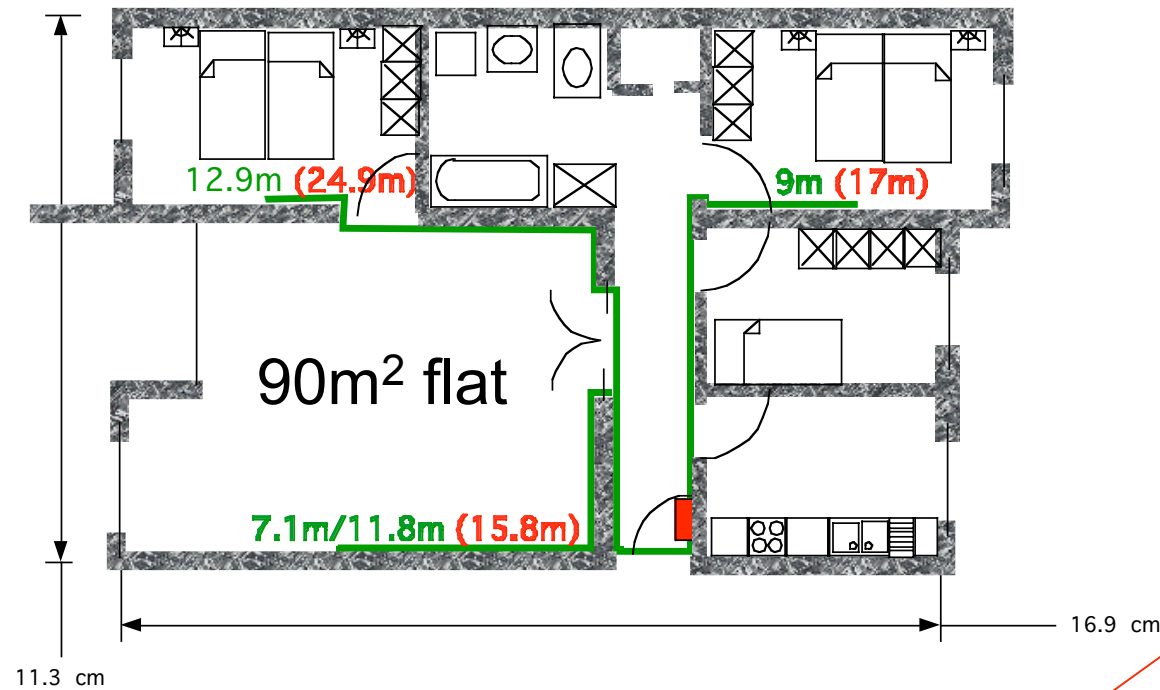

media converter

- **For the 90sqm reference flat the cable lengths can be reduced by ceiling level installation up to factor 2.**