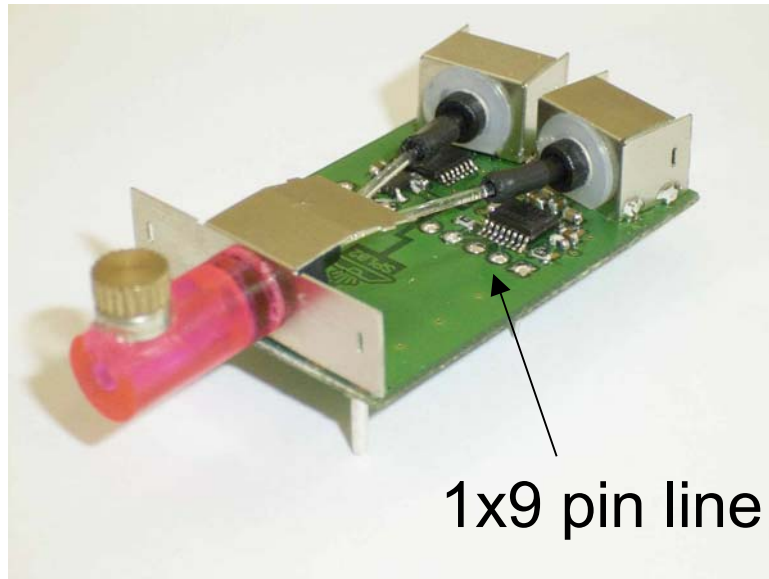

Connector free connection to POF transceiver:

- available for duplex and simplex POF,
- no connector needed,
- cut POF endface (not polished) is **only 0.3dB/endface worse, if PVC POF cable (e.g. TCV-1000) is used.**

Transceiver for simplex POF systems

Directivity multiplex (DM) technology:

- Full duplex operation feasible
- 1 type of transceiver only
- established red LED components
- Low crosstalk splitters (>40dB crosstalk attenuation) required