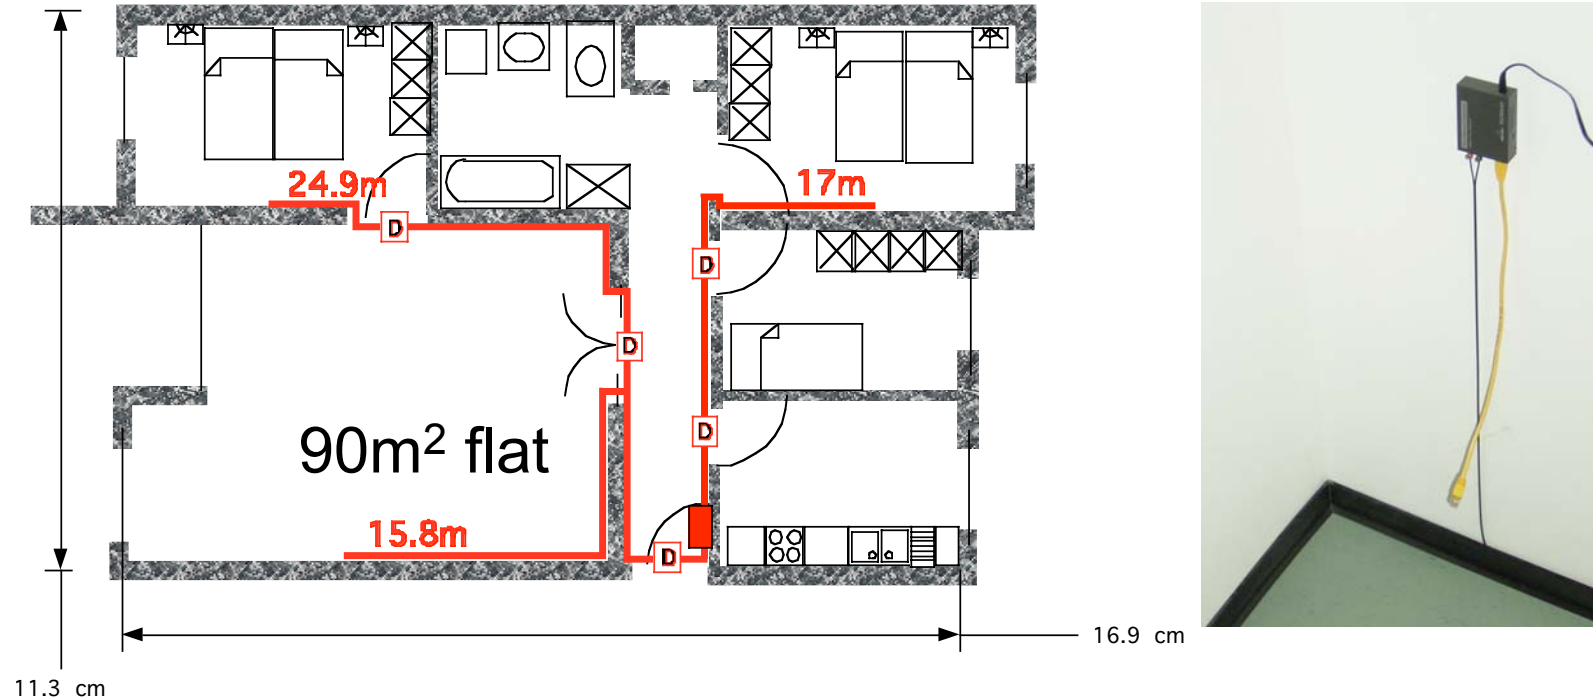

- **POF is hidden behind skirting board on floor level.**
- **Around door cable trip adds 4m transmission distance. E.g., 3 doors increase cable length by 12m.**
- **The installation must be done carefully and with high effort to be really invisible.**