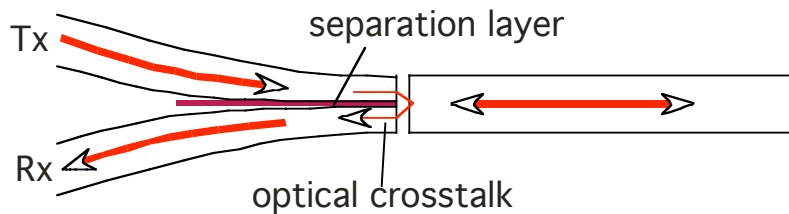

Transceiver for simplex POF systems

Directivity multiplex (DM) technology:

- Full duplex operation feasible
- 1 type of transceiver only
- established red LED components
- Low crosstalk splitters (>40dB crosstalk attenuation) required