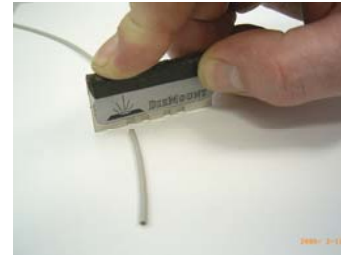

Duplex POF:

- 0.37 to 0.50 €/m
- PE or **PVC** cable material
- 2.2x4.4mm cross section
- PE each colour, PVC grey
- preferred bending direction
- risk to mix up Tx and Rx channel

Simplex POF:

- 0.08 €/m (bare POF) to 0.3 €/m
- PE, **PVC**, PA cable material
- 1.0x1.0mm to 2.2x2.2mm cross section
- each colour and **“invisible” transparent**
- no preferred bending direction
- no risk to mix up Tx and Rx channel

Connector free connection to POF transceiver:

- available for duplex and simplex POF,
- no connector needed,
- cut POF endface (not polished) is **only 0.3dB/endface worse, if PVC POF cable (e.g. TCV-1000) is used.**