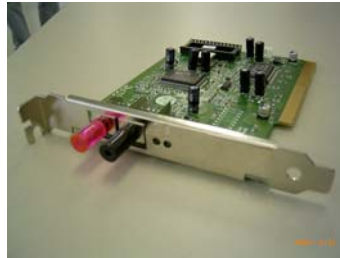

type of operation	wavelength [nm]	Transmission distance [m]		
		lab conditions	quality test	guarantee
duplex	650	95	70	50
duplex (Tx@15 mA)	470	–	120	–
duplex (Tx@40 mA)	470	150		
simplex (DM)	650	50	40	30
simplex (DM)	470	100	70	–
simplex (WDM)	650/470	50	40	30

Background colour red or blue: available products.

Typical POF network products

- Media converters, PCI-cards, switch combinations in cooperation with Wamin Optocomm, Taiwan