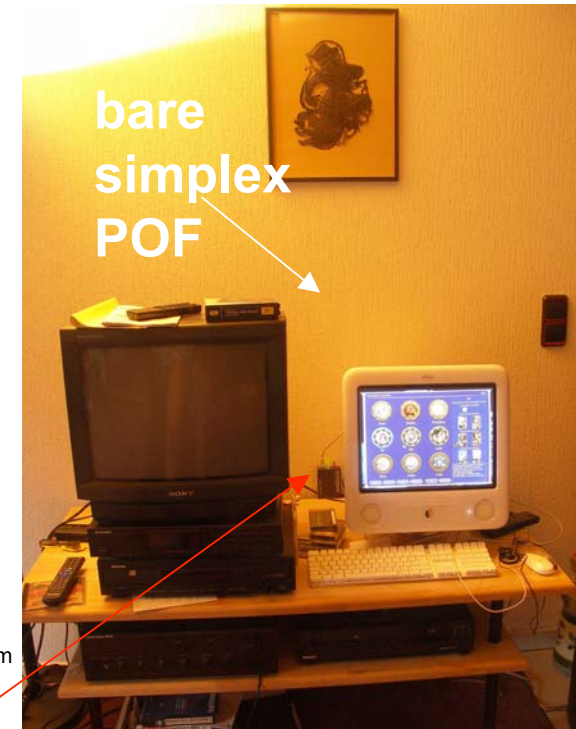

media converter

- **For the 90sqm reference flat the cable lengths can be reduced by ceiling level installation up to factor 2.**