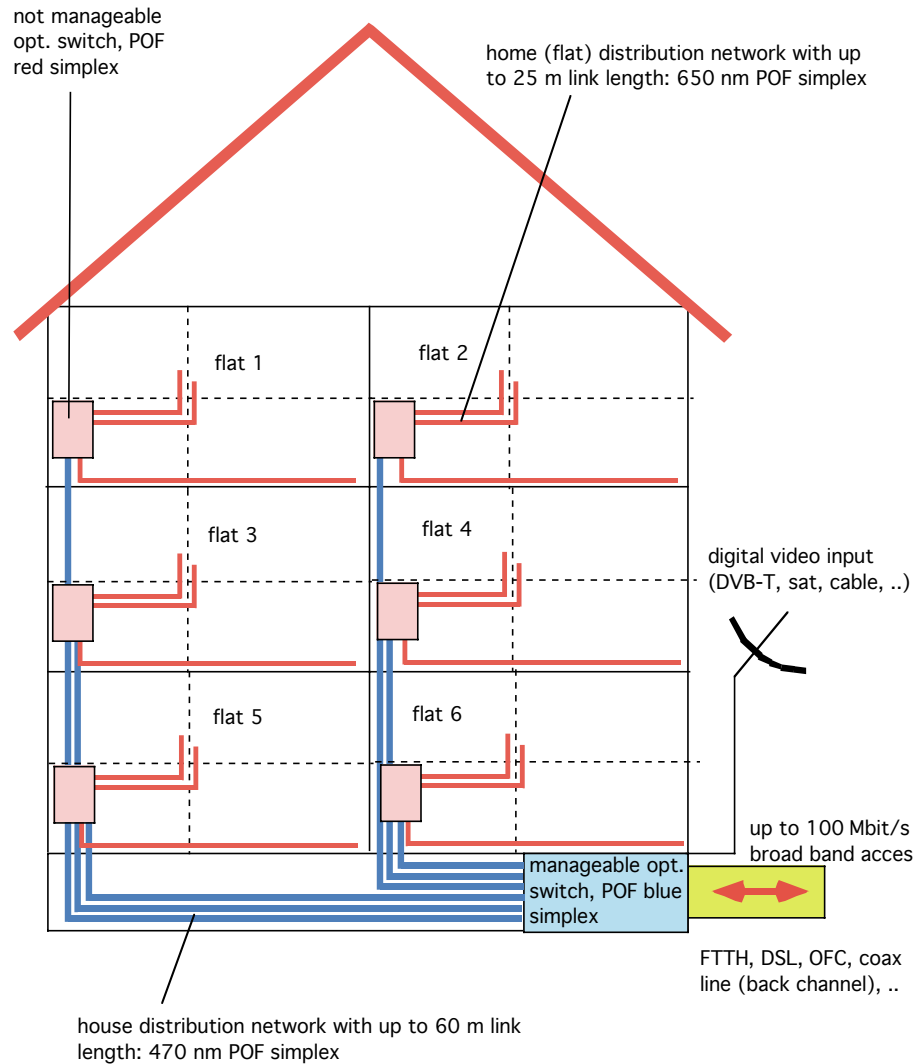

**All options
available:**

- ductwork installation**
 - cable slit installation**
 - CAT5/6/7, coax, POF**
- all types no problem**

- **POF is hidden behind skirting board on floor level.**
- **Around door cable trip adds 4m transmission distance. E.g., 3 doors increase cable length by 12m.**
- **The installation must be done carefully and with high effort to be really invisible.**

- **POF is installed above eye height and should be as invisible as possible, i.e. simplex POF (white) and bare fiber POF preferred.**
- **No around door cable trip necessary; the cable length is reduced.**
- **Small 3-4mm wall holes reduce cable length further.**
- **Bare fiber POF is protected at critical parts by miniflex cables.**

media converter

- **For the 90sqm reference flat the cable lengths can be reduced by ceiling level installation up to factor 2.**

Simplex bare POF termination

highly building invasive

CAT5/6/7

coax

POF duplex

POF simplex 2.2mm

POF simplex 1.25mm

POF simplex 1mm bare fiber or 0.5mm duplex

WLAN

not building invasive

- **Public network connection up to 100 Mbit/s**
- **Services: Tripleplay**
 - data (internet)
 - phone (VoIP)
 - IPTV
 - digital TV fed in locally to the LAN (DVB-T, DVB-S, DVB-C)
- **House net manageable due to data security requirements (extension up to 70 m)**
- **Home (flat) net not manageable (extension up to 30 m)**