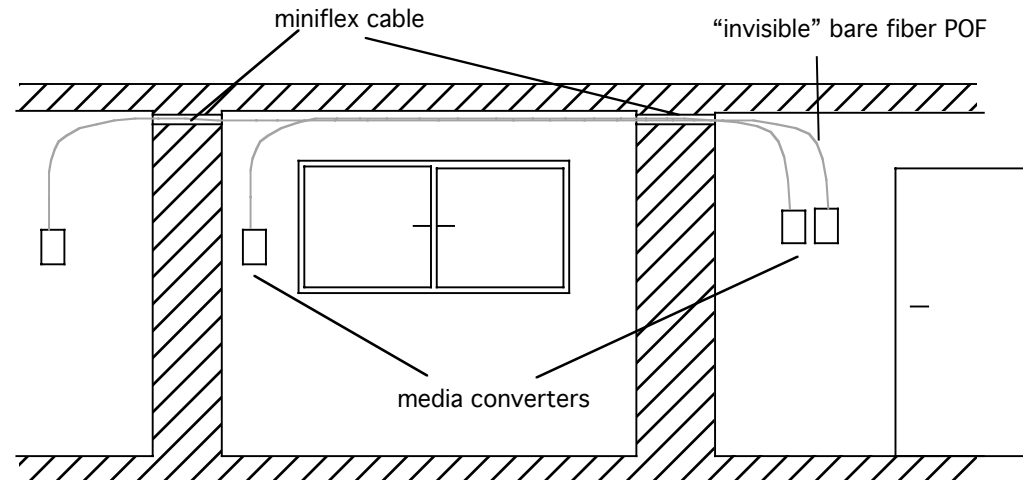

Typically necessary components in a home installation are:

- DSL-Splitter, ISDN-NTBA, DSL-Router
- electrical switch, media converters, (in future: optical switch)
- “a lot of” wall power supplies

All these components fit into a very flat (about 10cm depth) wall cupboard designed for home application.

POF fed end comprising WLAN access points offers:

- POF transmits the data signal through walls and radio frequency absorbing ceilings,
- the user is free to move without cable,
- radio frequency power can be reduced to minimum,
- no mutual interference with neighbouring access points and correspondingly no bandwidth reduction,
- reduced risk of unauthorized LAN interception.

**All options
available:**

- ductwork installation**
 - cable slit installation**
 - CAT5/6/7, coax, POF**
- all types no problem**

- **POF is hidden behind skirting board on floor level.**
- **Around door cable trip adds 4m transmission distance. E.g., 3 doors increase cable length by 12m.**
- **The installation must be done carefully and with high effort to be really invisible.**