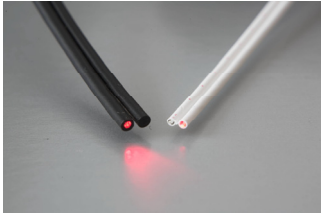

Why POF is good for Home?

POF is clean

No emission/interference against other electrical devices and cabling

POF is safe

Made from familiar acrylic resin which carry visible signaling

POF is aesthetic

Thin cable can be easily hidden behind walls or under carpets

POF is easy

Enjoy full benefit which any optical systems offer with D.I.Y. installation

POF is the solution available today!

- Thinner, cleaner, and more flexible
- Retro-fitting installation through existing conduits
- Connector-less transceiver available for D.I.Y. installation
- SMI type connector ensures professional behind-walls installation
- 1.5mm cable dia. / 1.0mm fiber dia.

POF lineup for IPTV

	Sheathing		
	2.2mm(Single)	2.2mm(Double)	1.5mm (Single)
Eska PREMIER NA=0.5 conventional	GH4002	GHEE4002	GH4002-1.5
Eska MEGA NA=0.3	MH4002	MHEE4002	MH4002-1.5

Enjoy full benefit of
optical communication system
with reliable technology
available today!