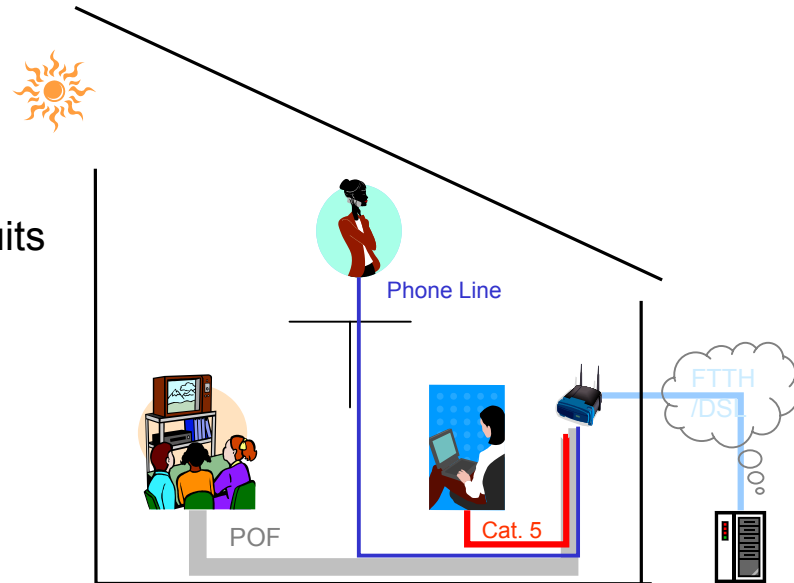

Why POF is good for Home?

POF is clean

No emission/interference against other electrical devices and cabling

POF is safe

Made from familiar acrylic resin which carry visible signaling

POF is aesthetic

Thin cable can be easily hidden behind walls or under carpets

POF is easy

Enjoy full benefit which any optical systems offer with D.I.Y. installation

POF is the solution available today!

- Thinner, cleaner, and more flexible
- Retro-fitting installation through existing conduits
- Connector-less transceiver available for D.I.Y. installation
- SMI type connector ensures professional behind-walls installation
- 1.5mm cable dia. / 1.0mm fiber dia.